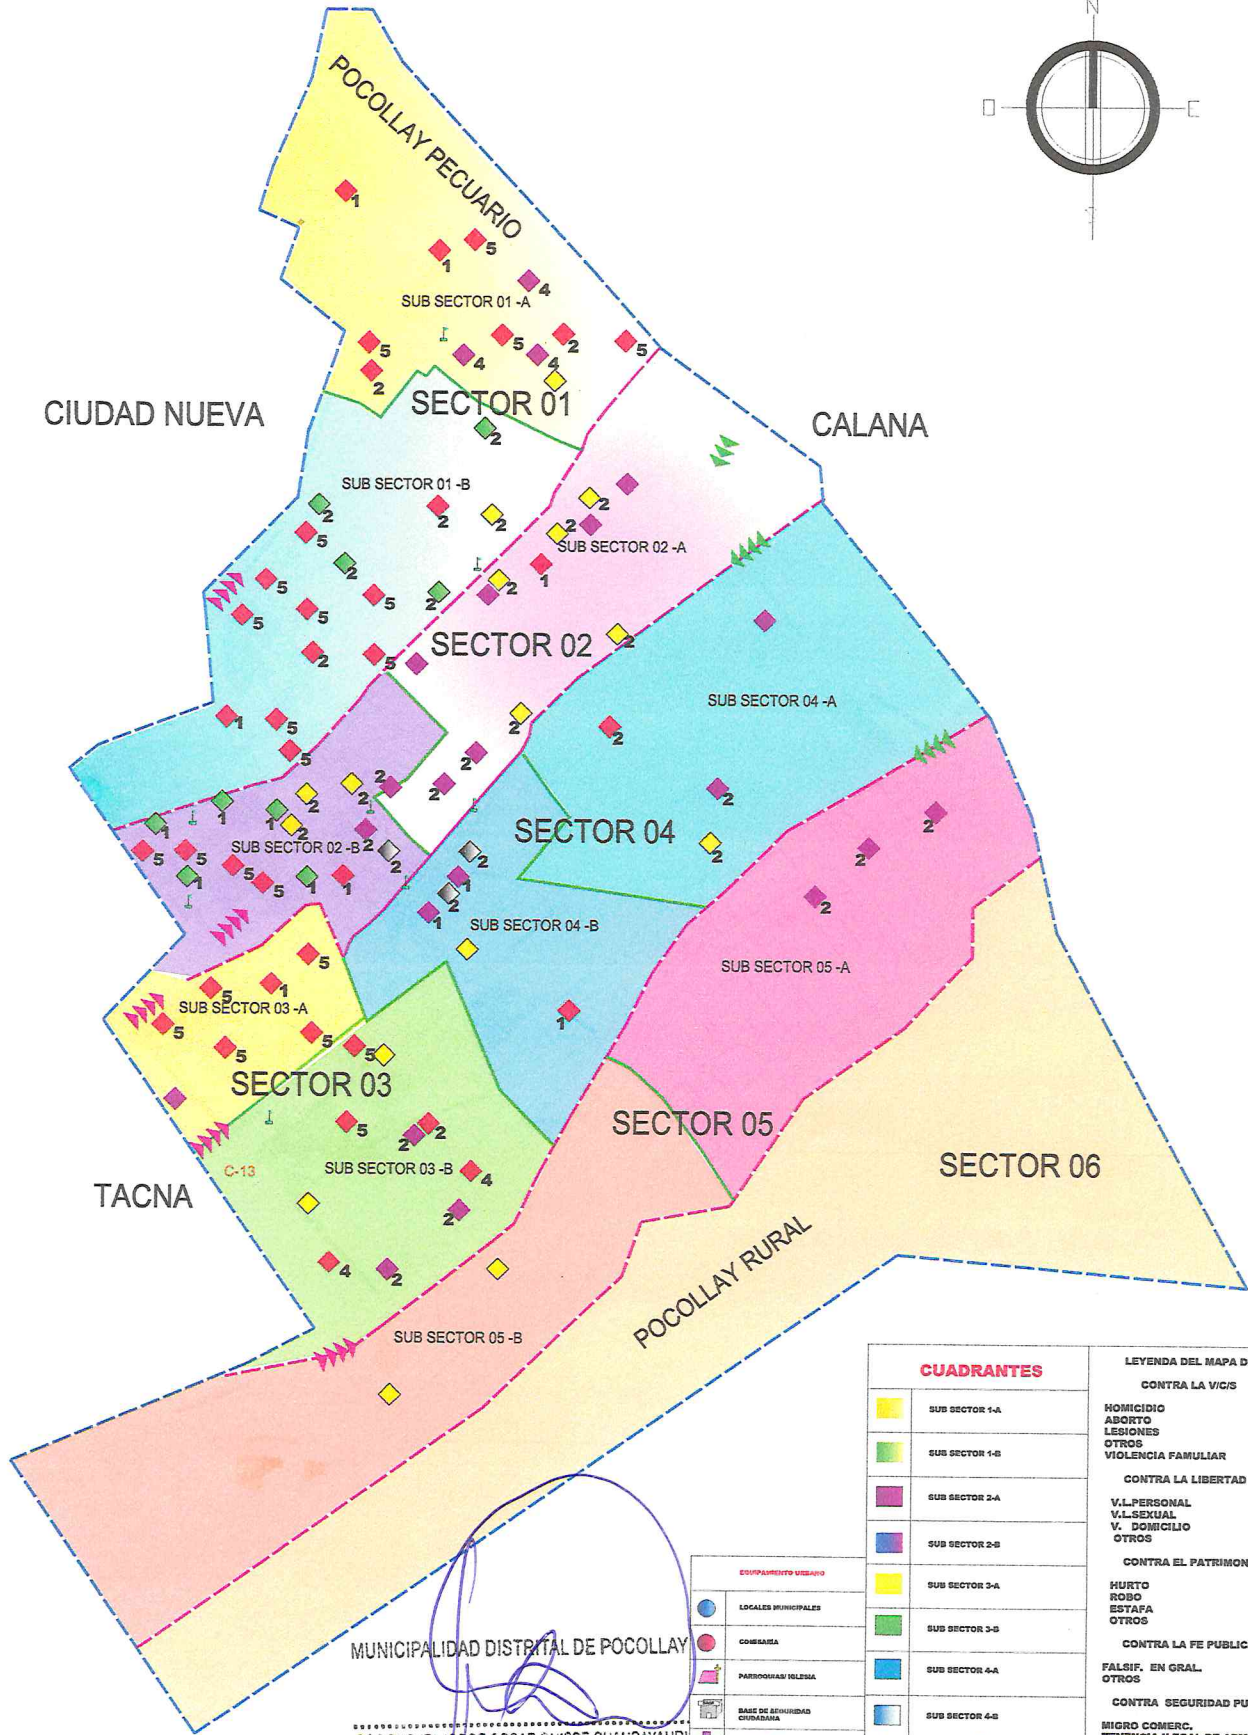

MAPA DEL DELITO CORRESPONDIENTE AL I TRIMESTRE DEL DISTRITO DE POCOLLAY - 2023

MUNICIPALIDAD DISTRITAL DE POCOLLAY
 SCS PNP (R) JORGE OSCAR QUISPE CHANCAYAURI
 SUBGERENTE DE SERENAZGO MUNICIPAL

CUADRANTES		LEYENDA DEL MAPA DEL DELITO		
[Yellow]	SUB SECTOR 1-A	CONTRA LA VIDA		
[Light Green]	SUB SECTOR 1-B	[Red Diamond]	HOMICIDIO	
[Purple]	SUB SECTOR 2-A	[Red Diamond]	ABORTO	
[Blue]	SUB SECTOR 2-B	[Red Diamond]	LESIONES	
[Yellow]	SUB SECTOR 3-A	[Red Diamond]	OTROS	
[Green]	SUB SECTOR 3-B	[Red Diamond]	VIOLENCIA FAMILIAR	
[Light Blue]	SUB SECTOR 4-A	[Green Diamond]	CONTRA LA LIBERTAD	
[Blue]	SUB SECTOR 4-B	[Green Diamond]	V.L.PERSONAL	
[Pink]	SUB SECTOR 5-A	[Green Diamond]	V.L.SEXUAL	
[Orange]	SUB SECTOR 5-B	[Green Diamond]	V. DOMICILIO	
[Yellow]	SECTOR 6	[Green Diamond]	OTROS	
[Yellow]	SUB SECTOR 1-A	[Purple Diamond]	CONTRA EL PATRIMONIO	
[Light Green]	SUB SECTOR 1-B	[Purple Diamond]	HURTO	
[Purple]	SUB SECTOR 2-A	[Purple Diamond]	ROBO	
[Blue]	SUB SECTOR 2-B	[Purple Diamond]	ESTAPA	
[Yellow]	SUB SECTOR 3-A	[Purple Diamond]	OTROS	
[Green]	SUB SECTOR 3-B	[Purple Diamond]	CONTRA LA FE PUBLICA	
[Light Blue]	SUB SECTOR 4-A	[Purple Diamond]	FALSIF. EN GRAL.	
[Blue]	SUB SECTOR 4-B	[Purple Diamond]	OTROS	
[Pink]	SUB SECTOR 5-A	[Green Diamond]	CONTRA SEGURIDAD PUBLICA	
[Orange]	SUB SECTOR 5-B	[Green Diamond]	MIGRO COMERC.	
[Yellow]	SECTOR 6	[Green Diamond]	TENENCIA ILEGAL DE ARMAS	
[Yellow]	SUB SECTOR 1-A	[Green Diamond]	OTROS	
[Light Green]	SUB SECTOR 1-B	[Blue Diamond]	C. ADM PUBLICA	
[Purple]	SUB SECTOR 2-A	[Blue Diamond]	COM. POR PARTICULARES	
[Blue]	SUB SECTOR 2-B	[Blue Diamond]	COM. POR FUNC. PUBLICO	
[Yellow]	SUB SECTOR 3-A	[Blue Diamond]	CONTRA ADM. JUSTIA	
[Green]	SUB SECTOR 3-B	[Blue Diamond]	PADILLAJE PERNICIOSO	
[Light Blue]	SUB SECTOR 4-A	[Blue Diamond]	OTROS DELITOS	
[Blue]	SUB SECTOR 4-B	[Blue Diamond]		
[Pink]	SUB SECTOR 5-A	[Blue Diamond]		
[Orange]	SUB SECTOR 5-B	[Blue Diamond]		
[Yellow]	SECTOR 6	[Blue Diamond]		